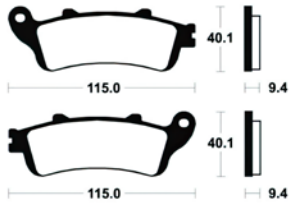

Brake Pads front Bendix organic Honda S-Wing FES 150cc 2007

Type: //Brake pads
Brand: **BENDIX**
Art. No.: BEN382220