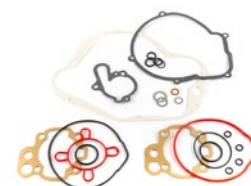

Engine Gasket Set Minarelli AM6

Type: //Engine gasket set
Brand: **MOTOFORCE**
Art. No.: MF10.20188