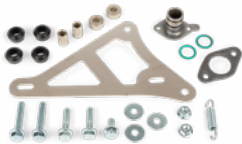

Stinger Pipe Stage6 R/T Dra- grace for R/T 90-100cc Exhaust

Type: //Exhaust accessories
Brand: **STAGE6 R/T**
Art. No.: S6-96ET022

Spare Parts Kit exhaust Stage6 Pro Replica MK2 MBK Peugeot

Type: //Exhaust accessories
Brand: **STAGE6**
Art. No.: S6-911ET013