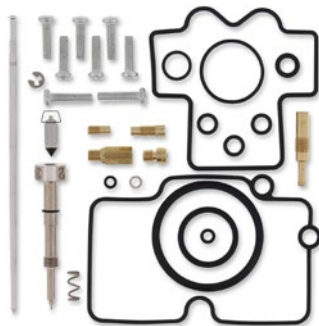

Repair / Maintenance Kit carburetor Moose Racing CRF 250

Type: //Repair kit
Brand: **MOOSE RACING**
Art. No.: MR10030799