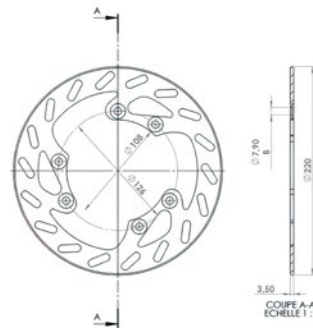

Type: //Brake disc
Brand: **POLINI**
Art. No.: P175.0046

Brake Disc front 220mm NG Brake Disc Rieju MRT

Type: //Brake disc
Brand: **NG BRAKE DISC**
Art. No.: NG1242

Brake Kit Oversize Moto Master 270mm Husqvarna 2018