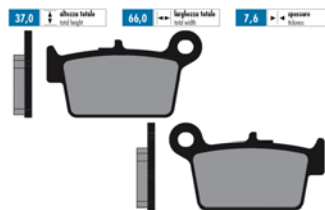

Brake Pads Polini sintered Beta RR

Type: //Brake pads
Brand: **POLINI**
Art. No.: P174.2125