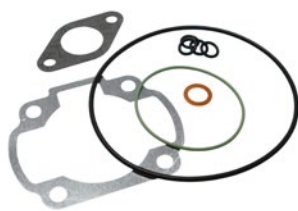

CYLINDER KITS - SPARE

Cylinder Gasket Set Polini 70cc cast iron Yamaha Aerox / MBK
Type: //Cylinder gasket set
Brand: **POLINI**
Art. No.: P209.0226