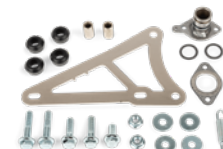

Type: //Brackets
Brand: **YASUNI**
Art. No.: YASBSP308R

Exhaust Mounting Kit Yasuni City 16 MBK Nitro

Type: //Brackets
Brand: **YASUNI**
Art. No.: YAS-BSP326R

Exhaust Bracket / Clamp System KRM Multifix

Type: //Brackets
Brand: **KRM**
Art. No.: KR209F