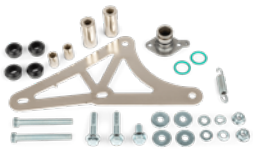

Spare Parts Kit exhaust Stage6 Pro Replica MK2 Piaggio

Type: //Exhaust accessories
Brand: **STAGE6**
Art. No.: S6-911ET012