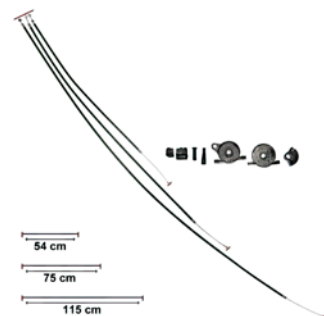

Throttle Cable Kymco Super 9

Throttle Cable complete Piaggio NRG / Typhoon

Type: //Throttle cable
Brand: **STANDARD PARTS**
Art. No.: MF89.20080